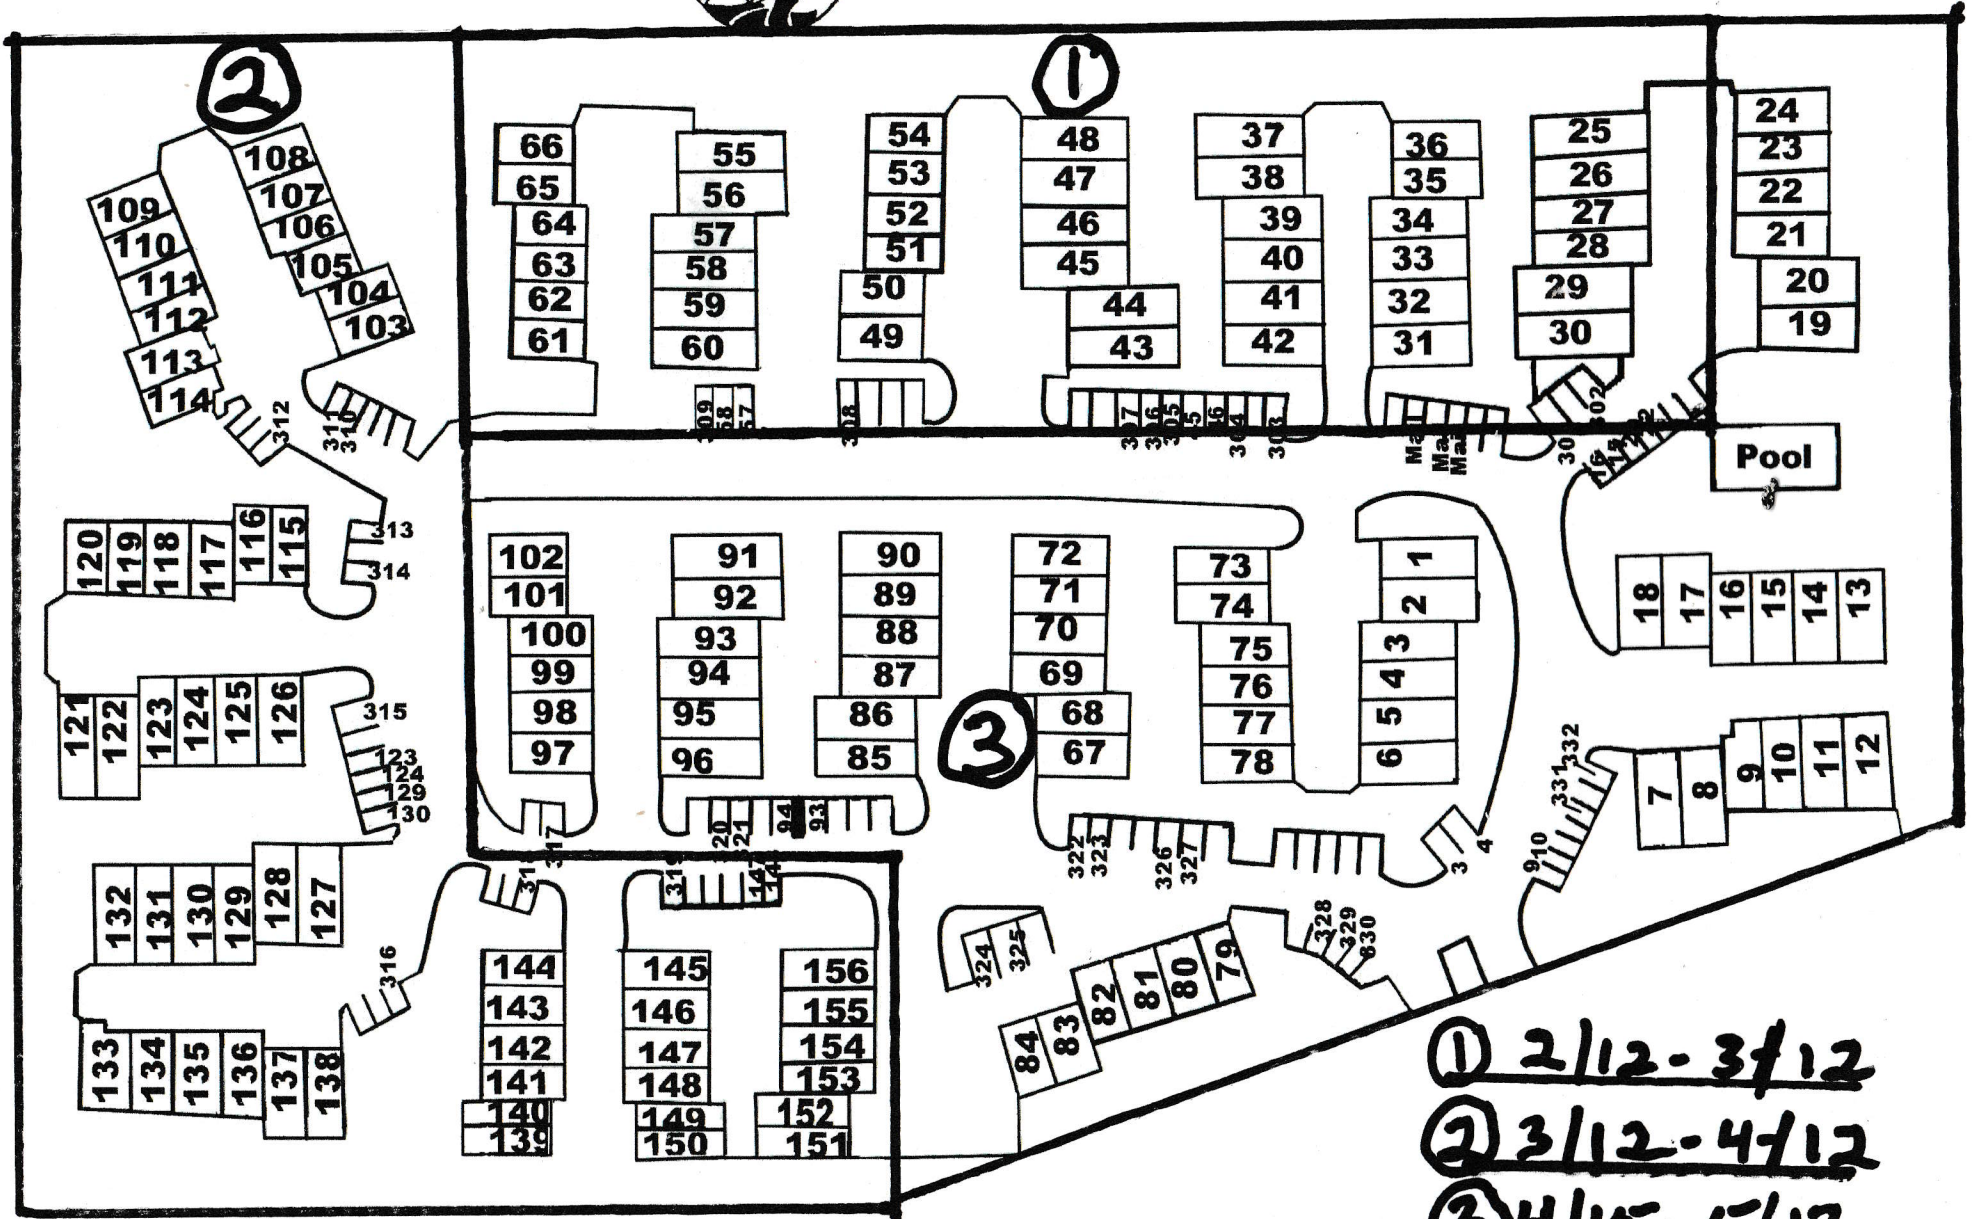

PAINTING SCHEDULE

DAYBREAK LA MESA

(APPX/WETHER PERMITTING)

- ① 2/12 - 3/12
- ② 3/12 - 4/12
- ③ 4/15 - 5/17